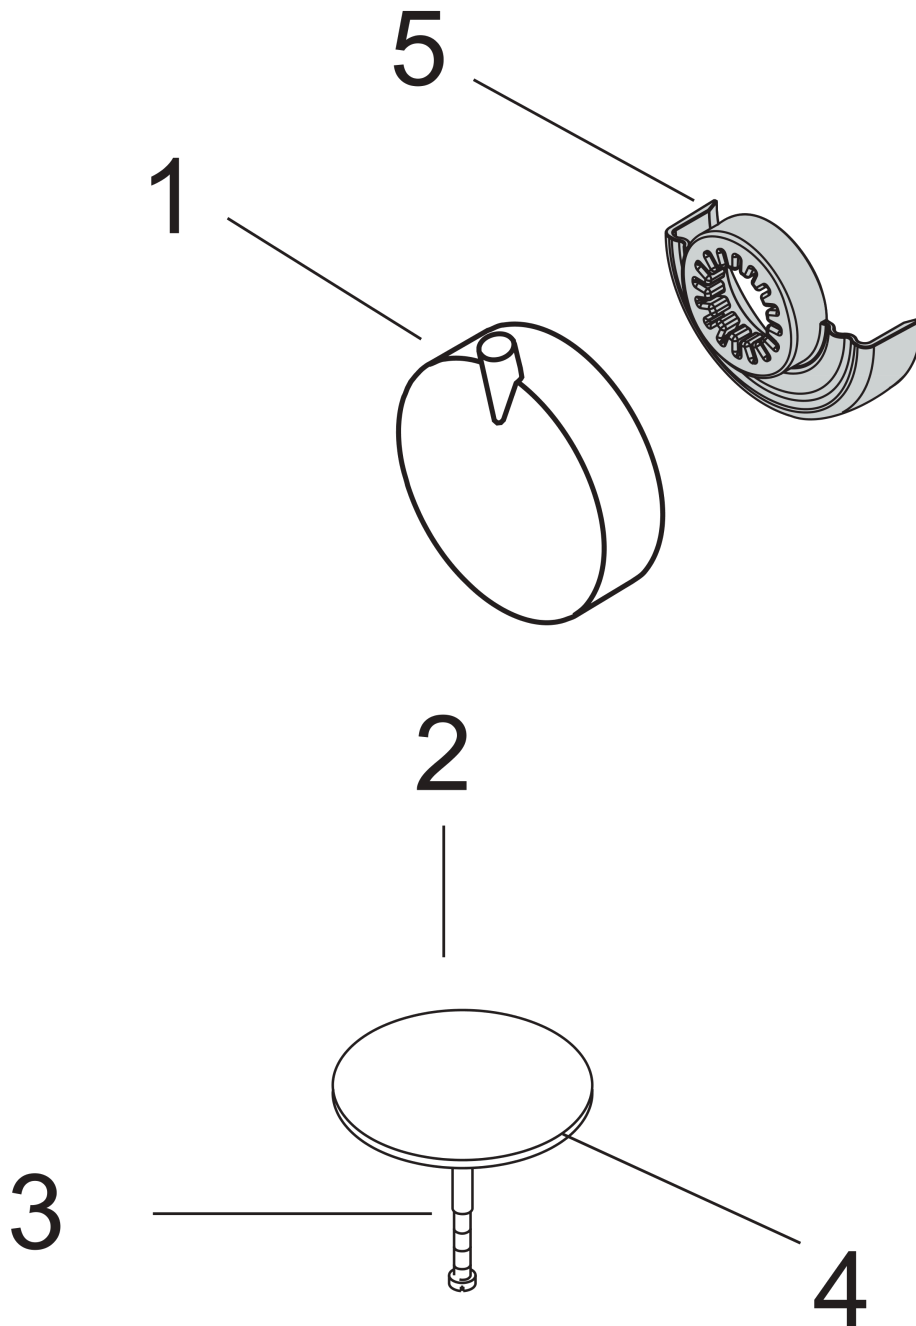

**Flexaplus S**

**Finish set waste and overflow set**

Finish: **Chrome** Article Number: **58186000**

**Description**

**product features**

- consists of: turning handle, security plug
- suitable for standard and special bath tubs

**Product image**

**Scale drawing**

**Flexaplast S**  
**Finish set waste and overflow set**  
Finish: **Chrome** Article Number: **58186000**

Exploded Drawing

Year of production: >04/04

**Flexaplust S**

**Finish set waste and overflow set**

Finish: **Chrome** Article Number: **58186000**

**Spare part list**

Year of production: >04/04

Pos.	Description	Article Number	PC	PU
1	turning handle	97277000	9	1
2	plug	96153000	8	1
3	hexagon socket screw M5x25	97658000	3	1
4	O-ring 36x3,5	98066000	1	1
5	dam element	97699000	1	1