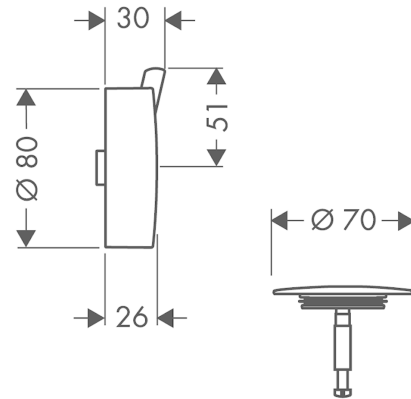

**Flexaplus S**

**Finish set waste and overflow set**

Finish: **Chrome** Article Number: **58186000**

**Description**

**product features**

- consists of: turning handle, security plug
- suitable for standard and special bath tubs

**Product image**

**Scale drawing**

**Flexaplast S**  
**Finish set waste and overflow set**  
Finish: **Chrome** Article Number: **58186000**

Exploded Drawing

Year of production: >04/04

**Flexaplust S**

**Finish set waste and overflow set**

Finish: **Chrome** Article Number: **58186000**

**Spare part list**

Year of production: >04/04

Pos.	Description	Article Number	PC	PU
1	turning handle	97277000	9	1
2	plug	96153000	8	1
3	hexagon socket screw M5x25	97658000	3	1
4	O-ring 36x3,5	98066000	1	1
5	dam element	97699000	1	1